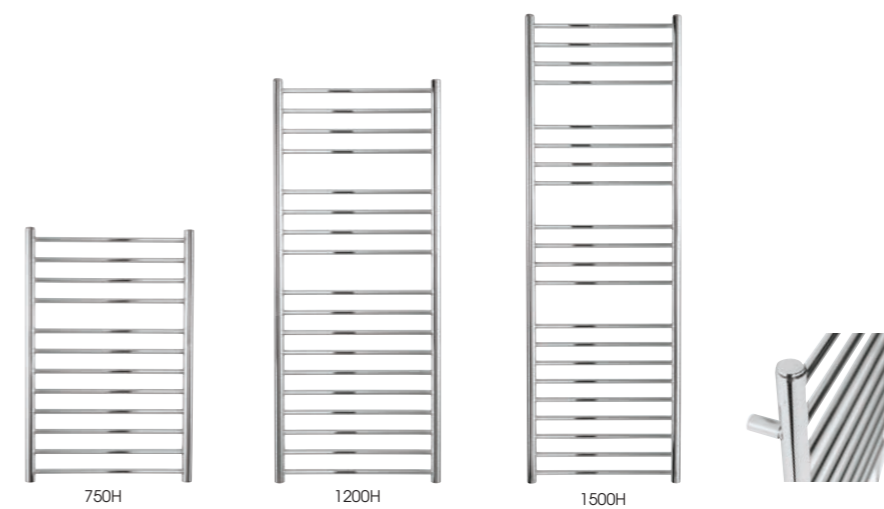

dual fuel option: rail can be switched from central heating system to electric for summer use

sealed electric option for electric use only:
for more information see page 78