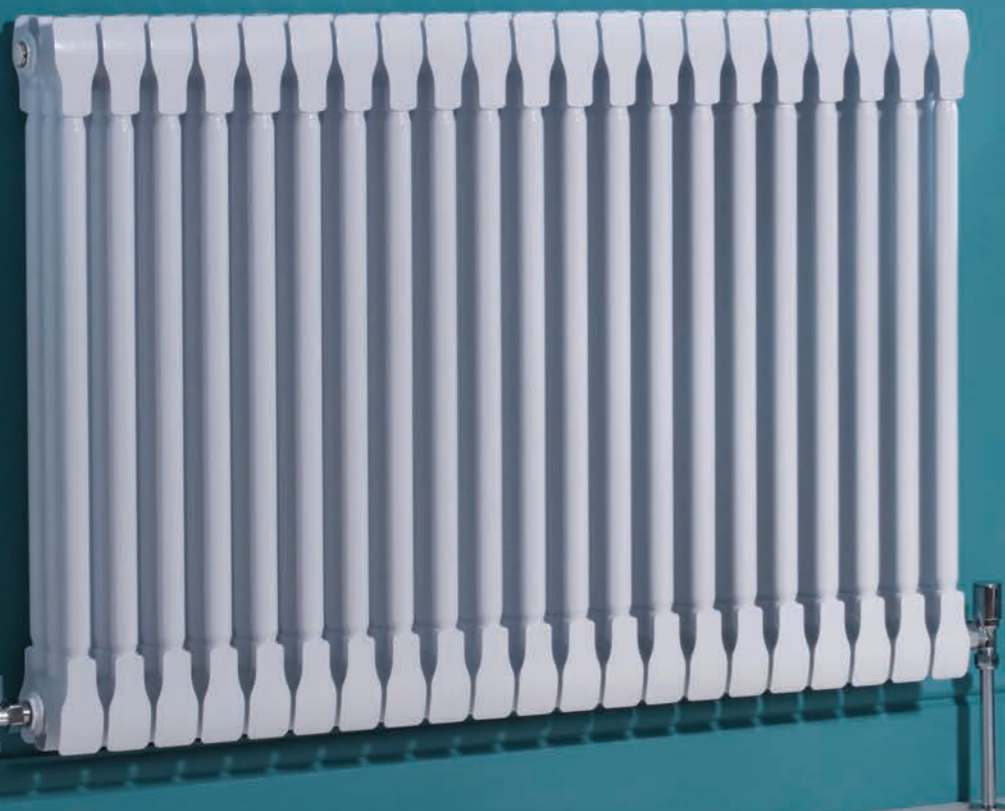

MODENA INFORMATION

EN442 outputs $\Delta T50C$

for more technical info see www.apolloradiators.co.uk

all prices subject to VAT

- modern contemporary aluminium column radiator
- suitable for any living space, offices and shops
- unique design
- higher outputs than steel and half the weight
- available in white (RAL 9016G) in 2 days
- available in a range of colours in 15 days