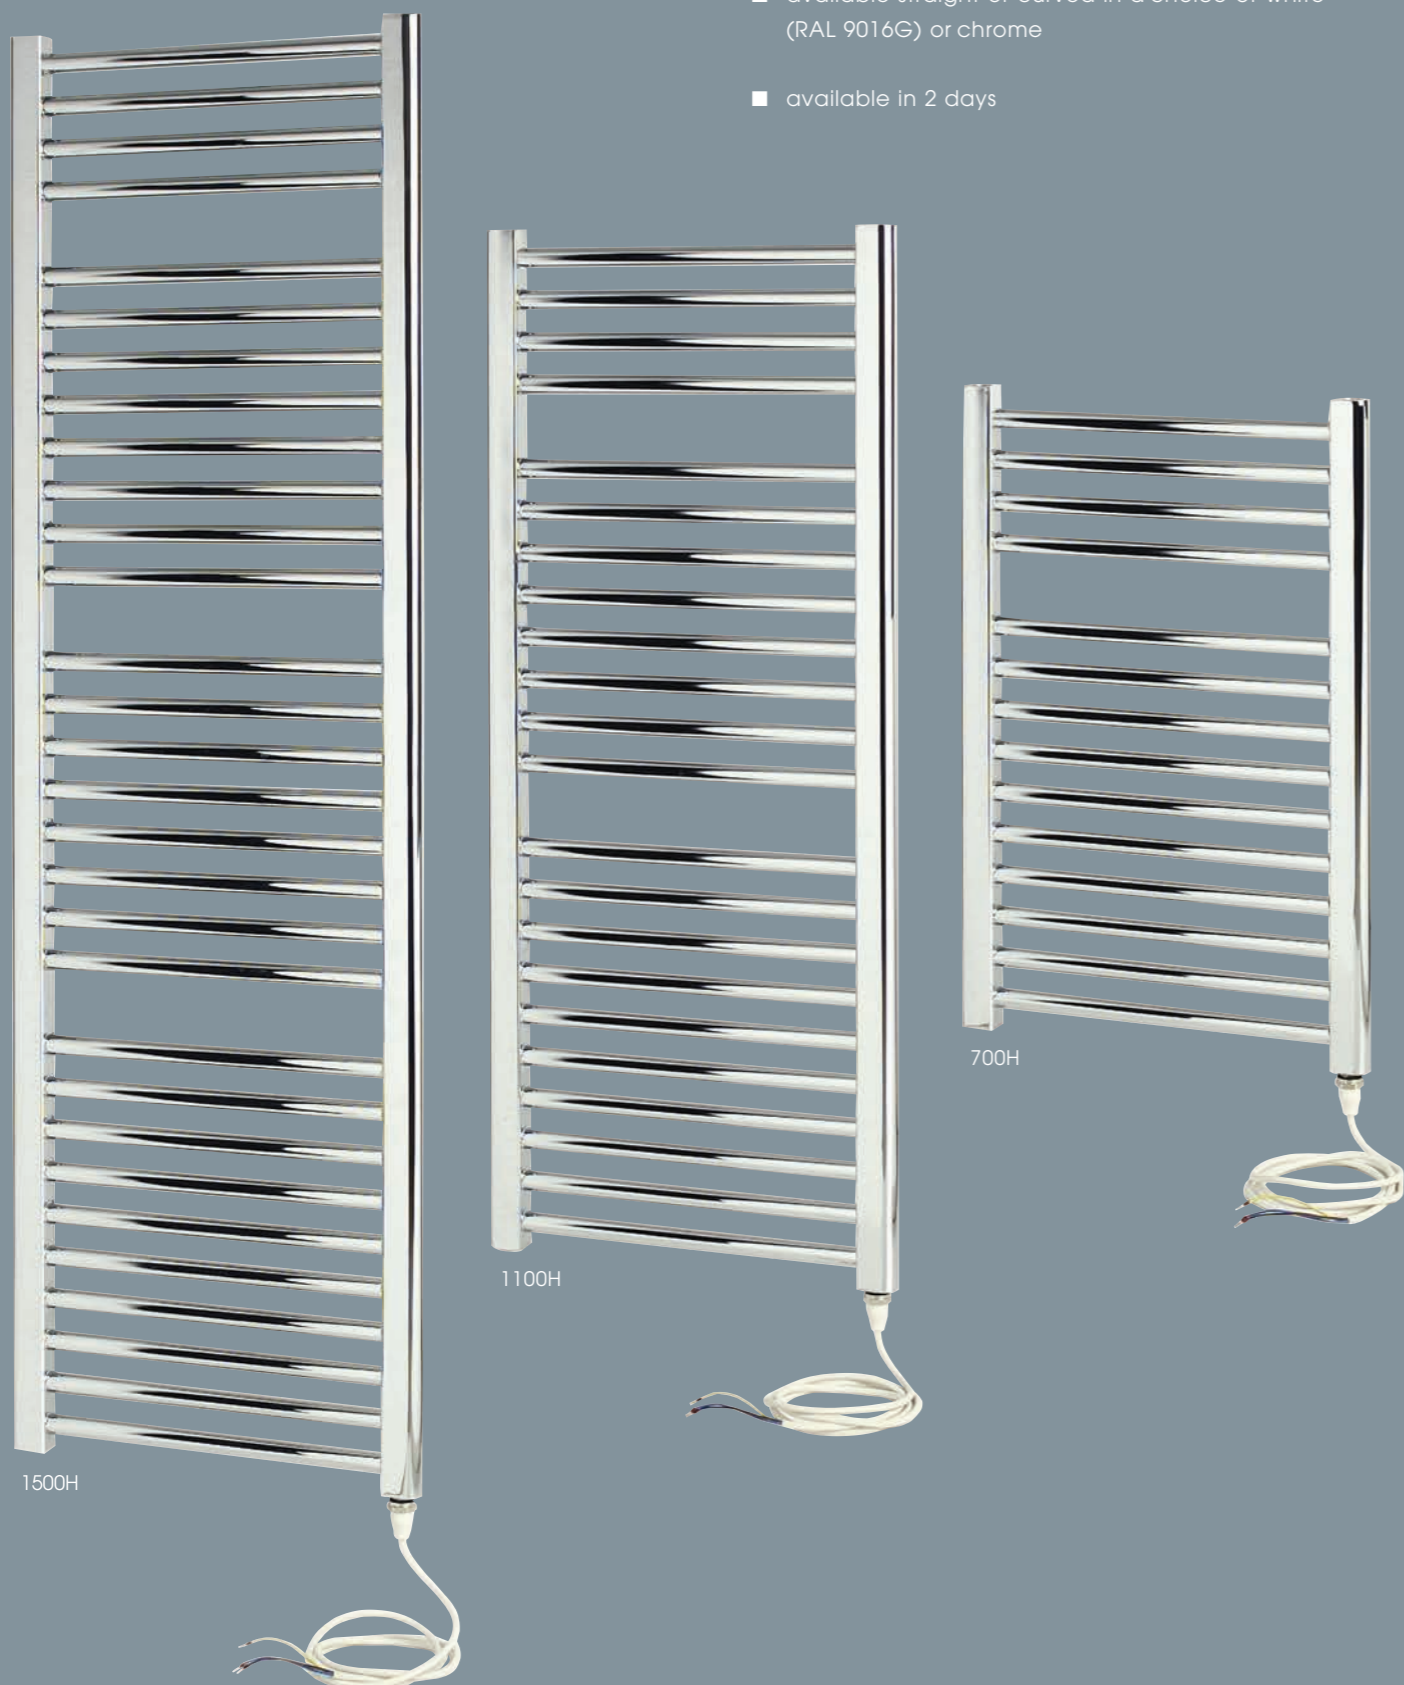

NAPOLI INFORMATION

EN442 outputs ΔT50C

for more technical info see www.apolloradiators.co.uk

all prices subject to VAT

TEHE

dual fuel option:
for more information see page 78

- electric only rails in a wide range of sizes
- ideal for any bathroom setting, or cloakrooms
- ideal in a space where it is difficult to connect directly to the central heating system
- available straight or curved in a choice of white (RAL 9016G) or chrome
- available in 2 days