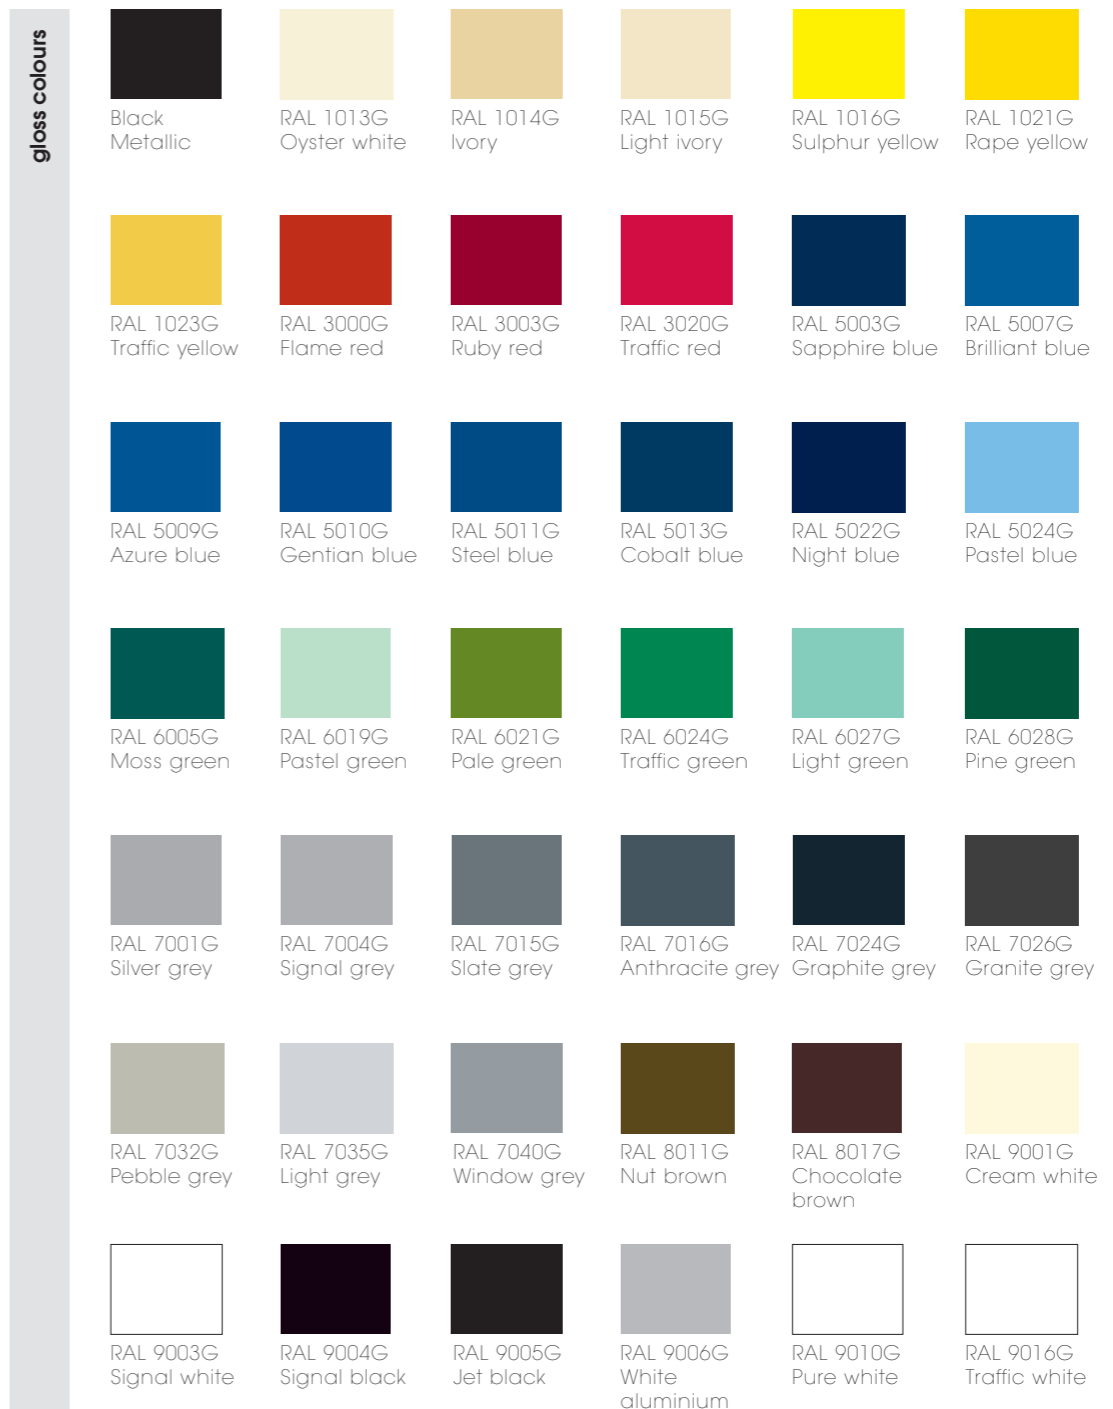

colours applied by powder coating

Finished product colour always varies from printed. Metal swatches for individual colours are available. We strongly recommend a coloured metal swatch is checked before making your order.