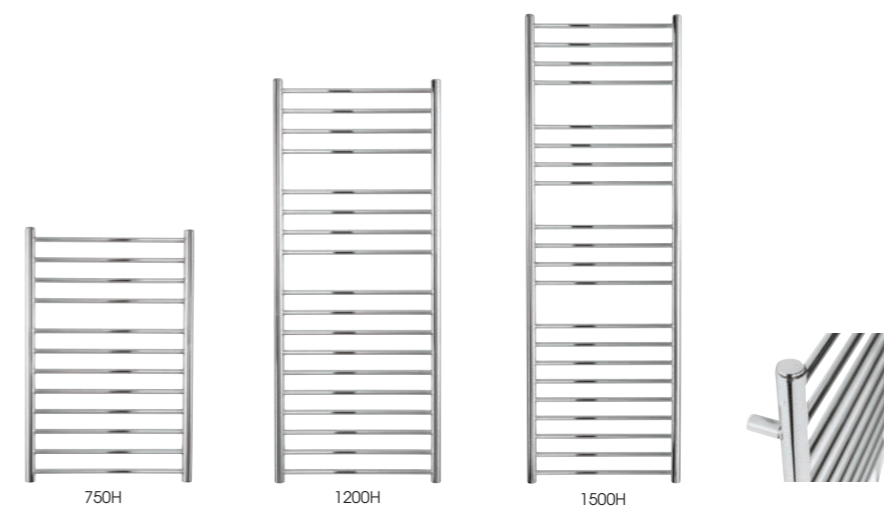

dual fuel option: rail can be switched from central heating system to electric for summer use

sealed electric option for electric use only; for more information see page 82