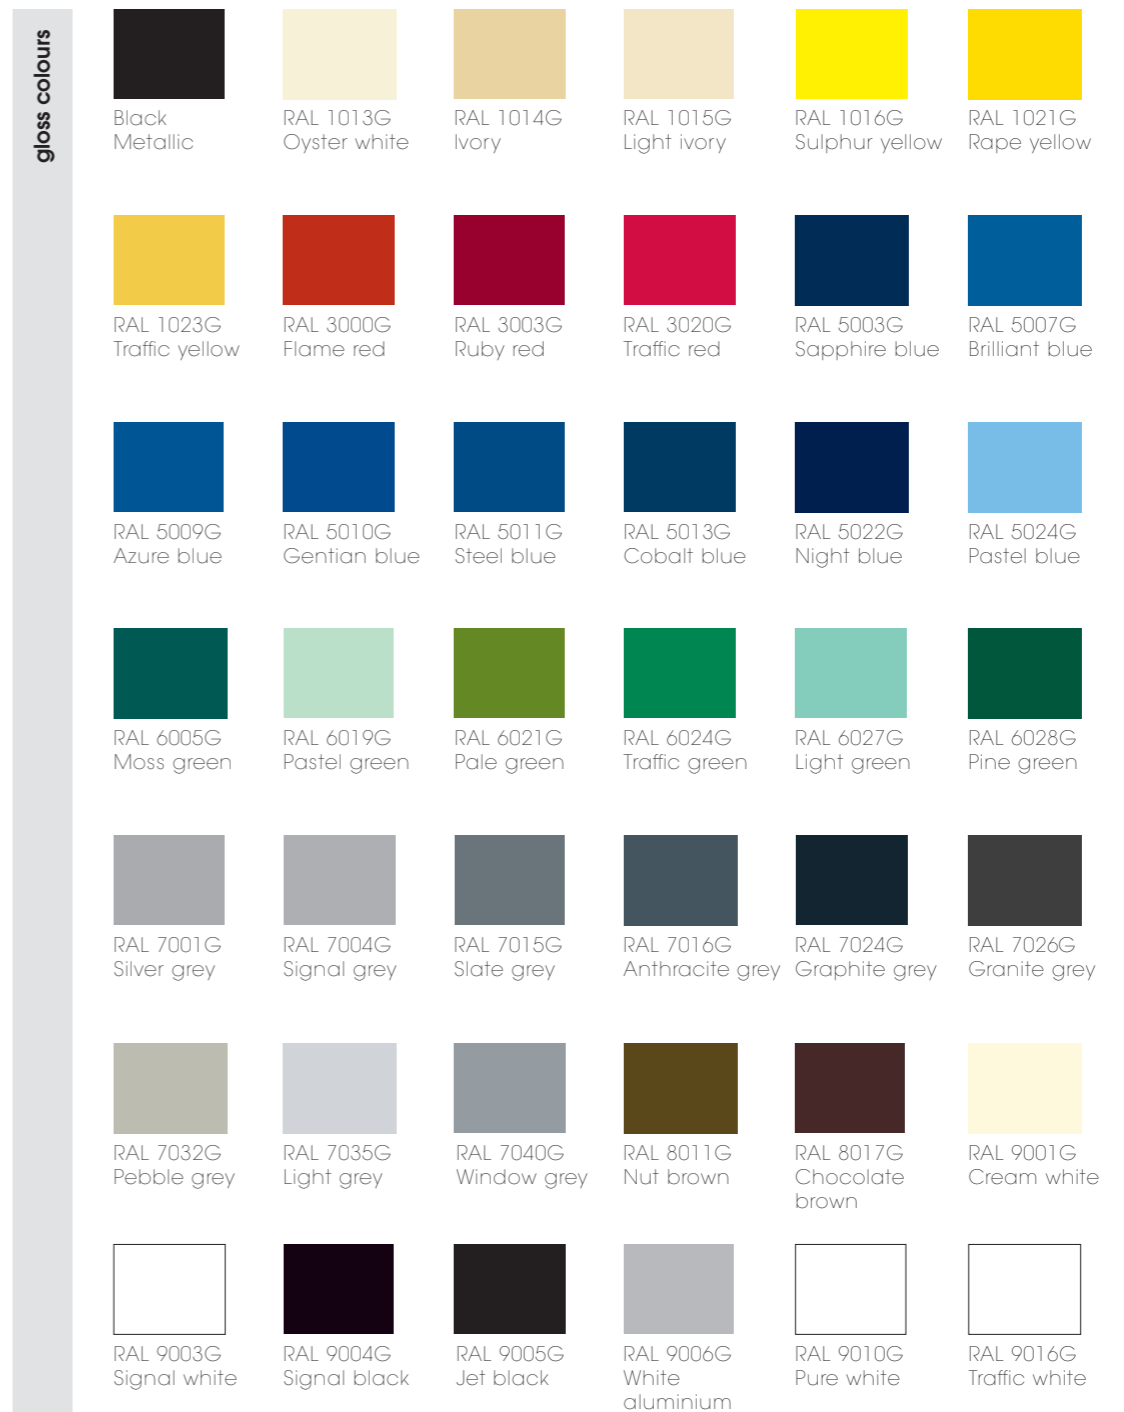

colours applied by powder coating

Finished product colour always varies from printed. Metal swatches for individual colours are available. We strongly recommend a coloured metal swatch is checked before making your order.