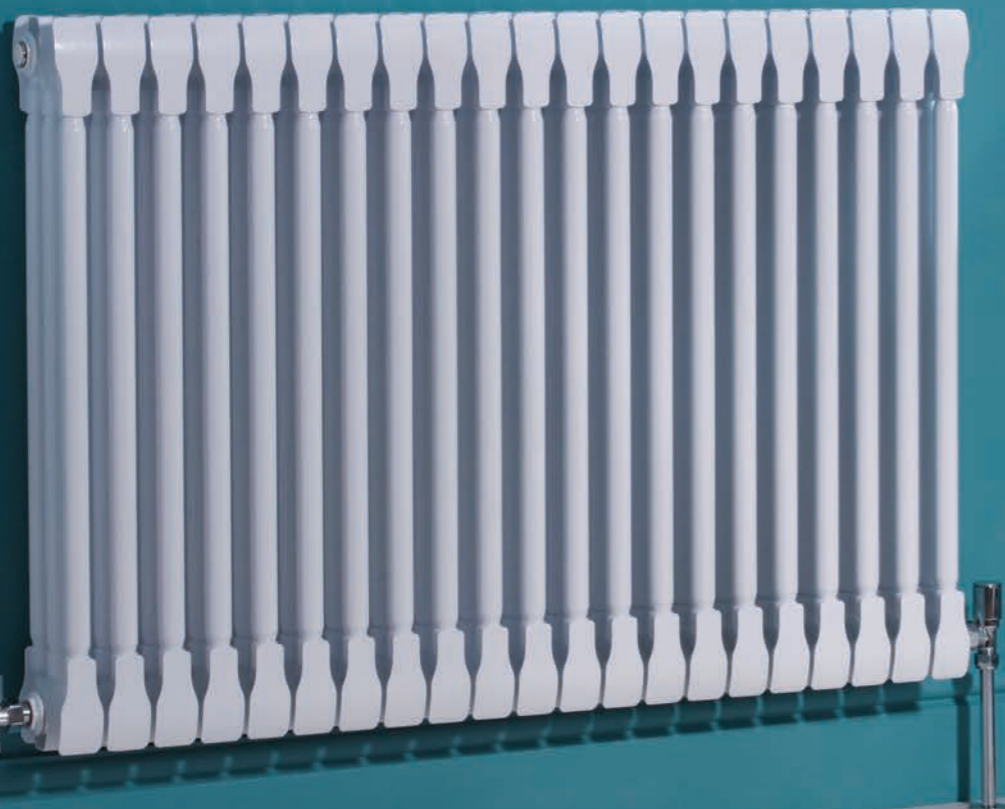

MONZA INFORMATION

EN442 outputs ΔT50C

for more technical info see www.apolloradiators.co.uk

example RAL stock code RAL7024G_AL2C12H300

all prices subject to VAT

- modern contemporary aluminium column radiator
- suitable for any living space, offices and shops
- unique design
- higher outputs than steel and half the weight
- available in white (RAL 9016G) in 2 days
- available in a range of colours in 15 days