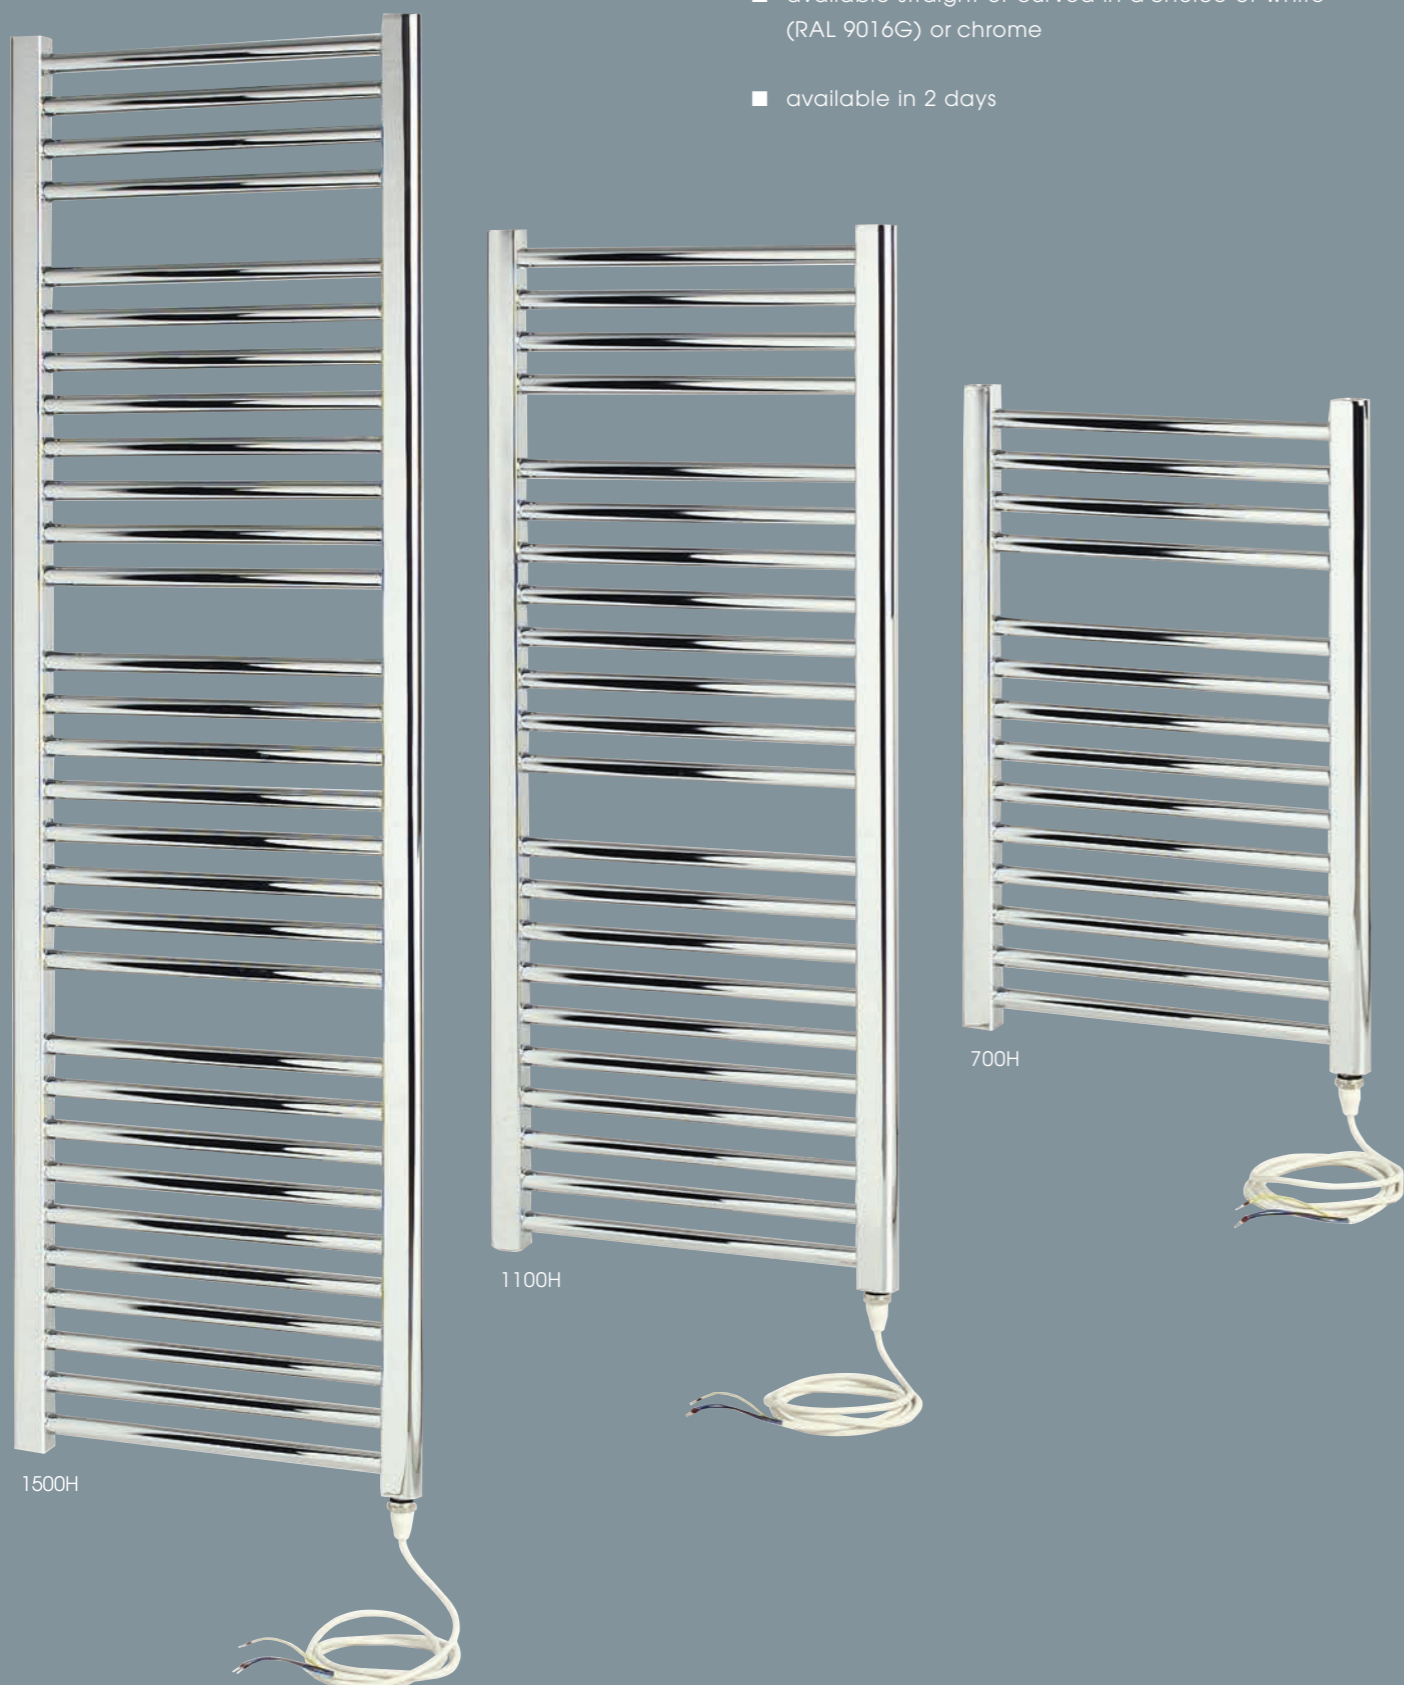

NAPOLI INFORMATION

EN442 outputs ΔT50C

for more technical info see www.apolloradiators.co.uk

all prices subject to VAT

TEHE

dual fuel option:
for more information see page 82

- electric only rails in a wide range of sizes
- ideal for any bathroom setting, or cloakrooms
- ideal in a space where it is difficult to connect directly to the central heating system
- available straight or curved in a choice of white (RAL 9016G) or chrome
- available in 2 days