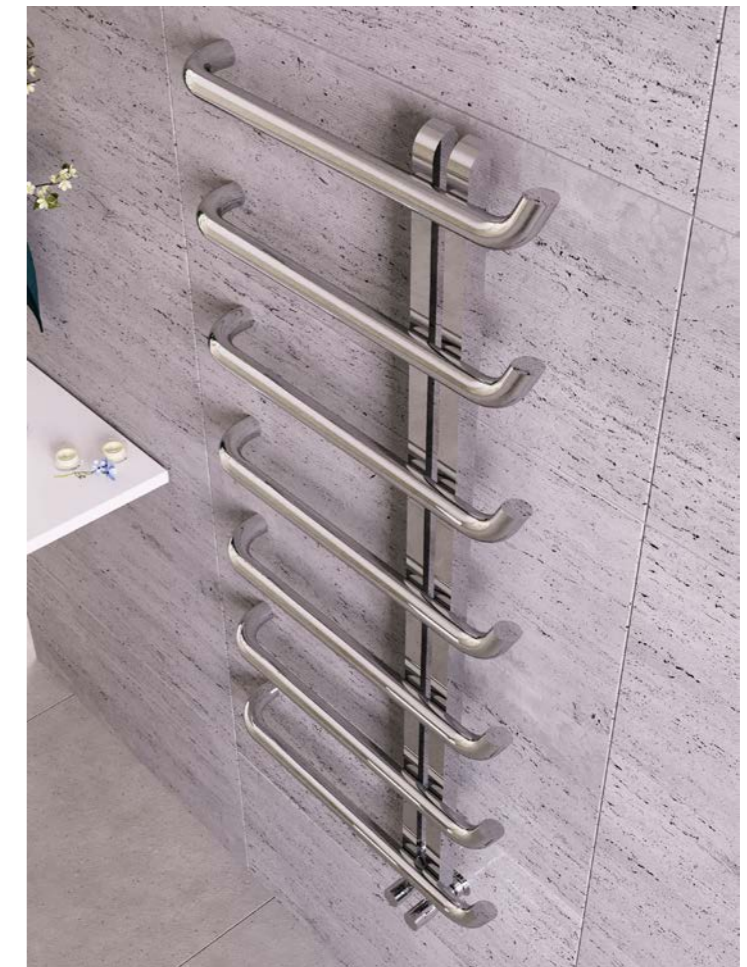

5
 YEAR
 GUARANTEE

garda curve plus
robe hooks

dual fuel option: rail can be switched from central heating system to electric for summer use

TEHE

sealed electric option for electric use only; for more information see page 82

Cross tubes run to the left and integral robe/towel hangers to the right

garda curve plus

- modern design suitable for wet rooms, bathrooms or kitchens
- marine grade 304 stainless steel
- polished stainless steel finish
- available from stock in 2 days
- available as electric or dual fuel (not hi level)