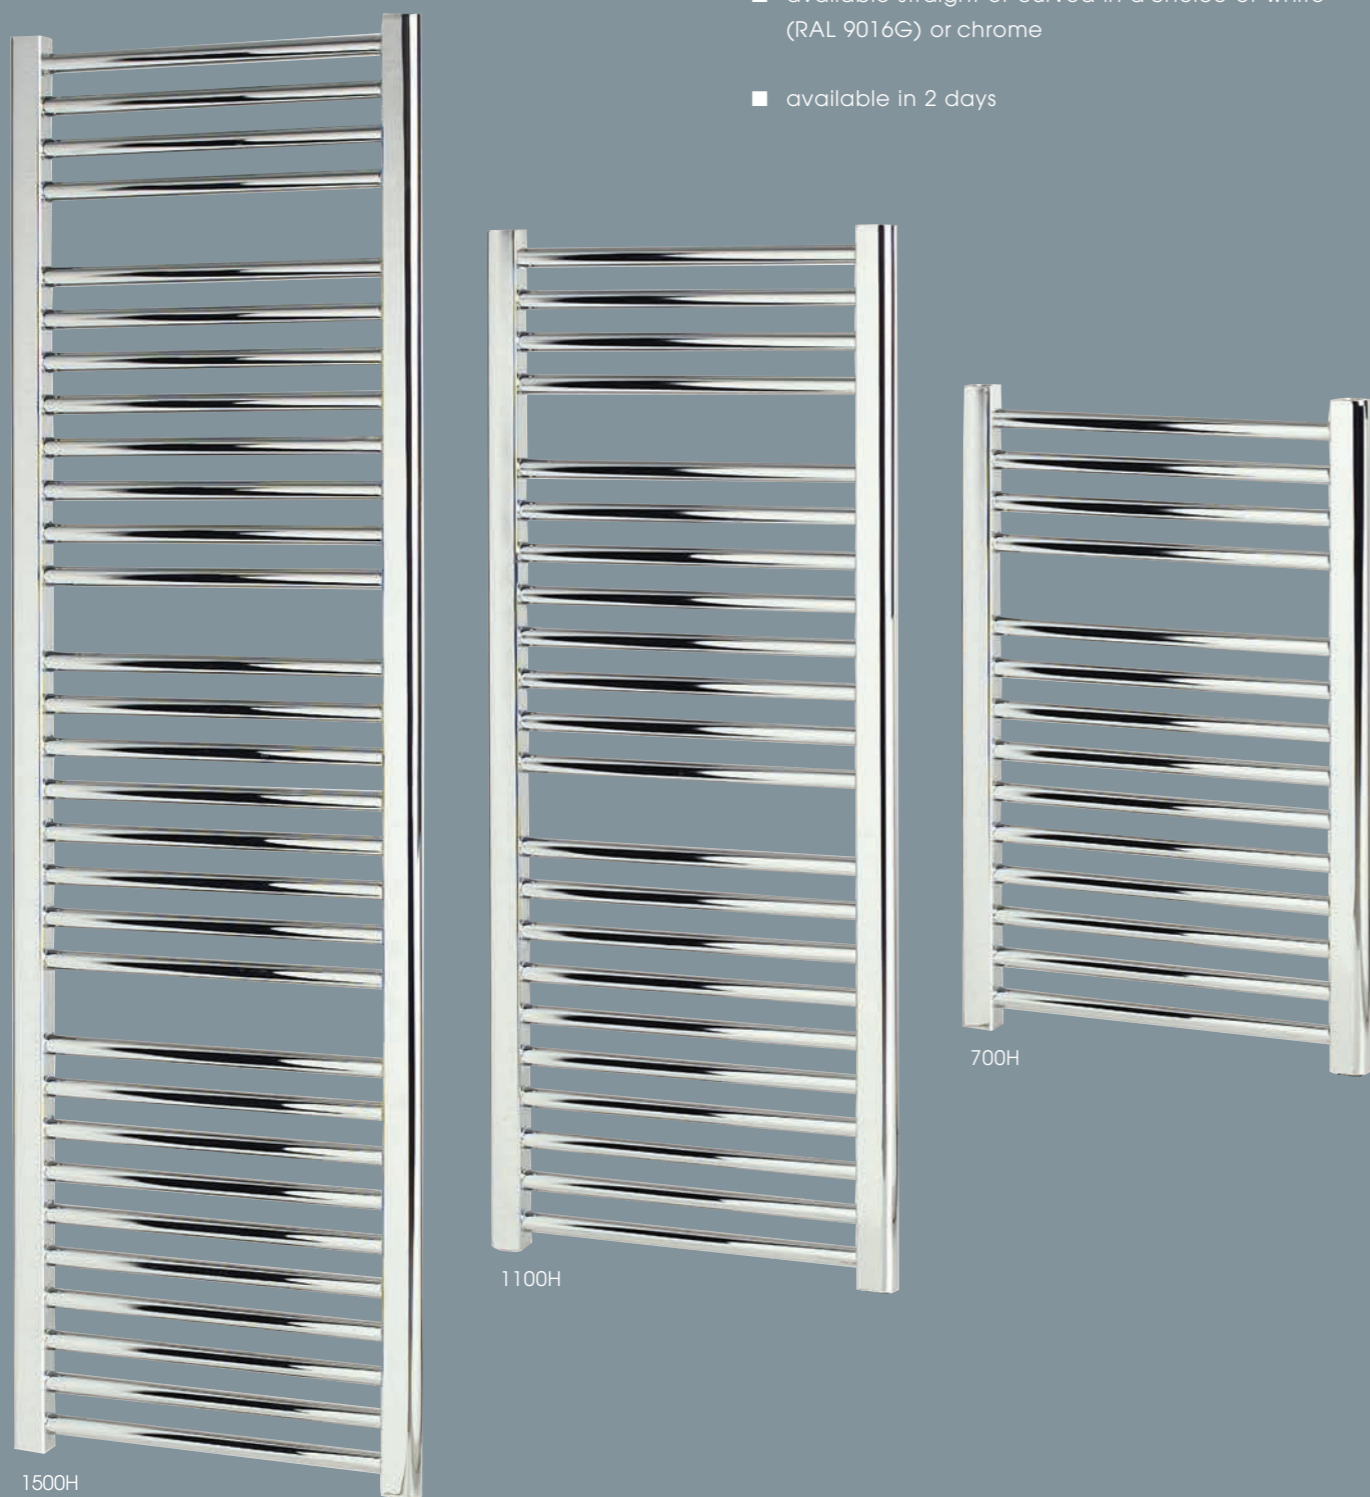

chrome flat

- electric only rails in a wide range of sizes
- ideal for any bathroom setting, or cloakrooms
- ideal in a space where it is difficult to connect directly to the central heating system
- available straight or curved in a choice of white (RAL 9016G) or chrome
- available in 2 days