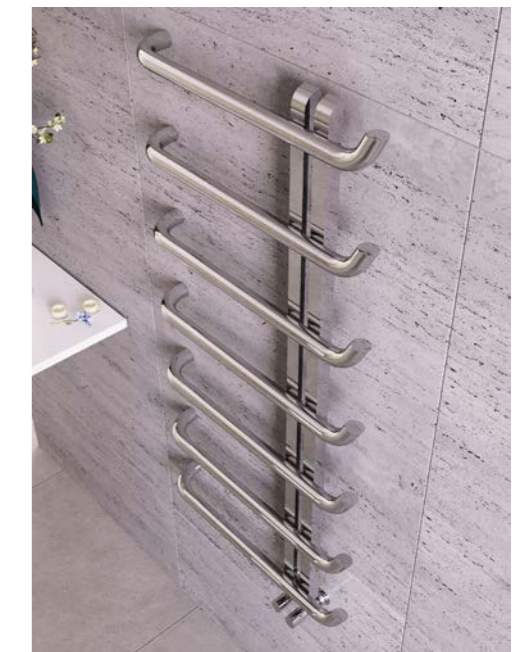

GARDA INFORMATION

EN442 outputs $\Delta T50C$
 for prices and retailers please email info@apolloradiators.co.uk
all prices subject to VAT

 made in  TURKEY
 

 PAGE 100

garda curve plus robe hooks

Cross tubes run to the left and integral robe/towel hangers to the right

thermostatic element supplied

garda curve plus

- modern design suitable for wet rooms, bathrooms or kitchens
- marine grade 304 stainless steel
- polished stainless steel finish
- available from stock in 2 days
- available as electric or dual fuel (not hi level)