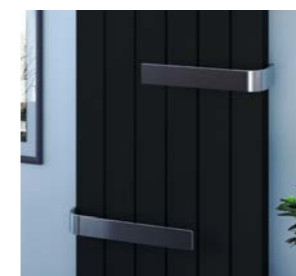

magenta towel hanger
MAGTH - £90