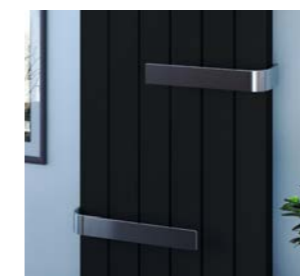

magenta horizontal radiator

magenta towel hanger
MAGTH - £90

top view

2 sides

flat side

corrugated side

black metallic matt textured

- lightweight designer aluminium radiator
- modern minimal style
- ideal for any room, vertical, horizontal and low level sizes in stock
- white, anthracite, black metallic and white aluminium in stock, available in 2 days
- smooth, safe edges, suitable for domestic areas with children